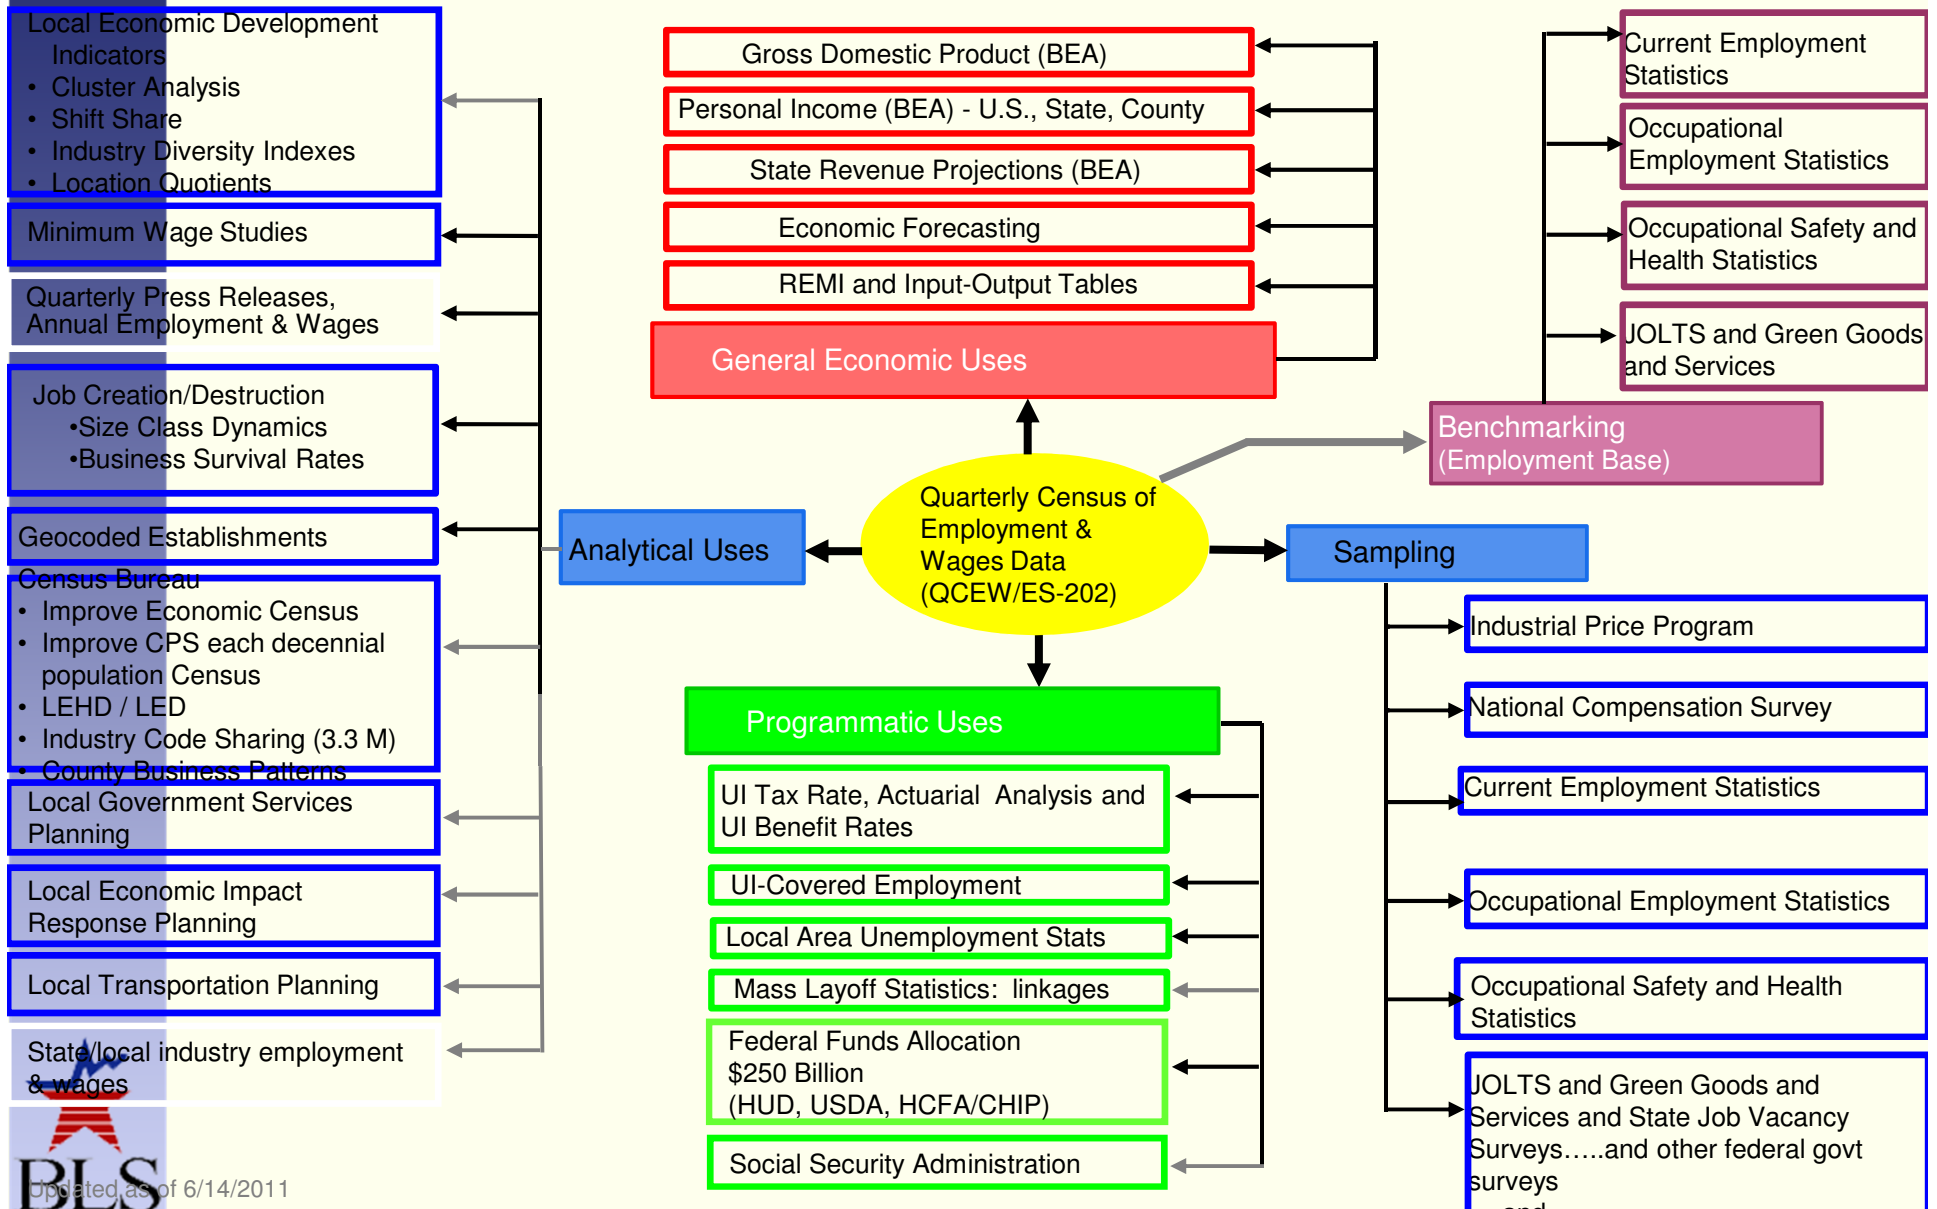

County Employment and Wages: Hidden Treasure

- 1. QCEW Basics**
- 2. BLS QCEW Map Application**
- 3. QCEW flat files and BLS database**

County Employment and Wages: Hidden Treasure

- **1. QCEW Basics—The Data Stream**
- **9 million records every quarter, geocoded**
- **98% reported**
- **NAICS 2012**

County Employment and Wages: Hidden Treasure

- **1. QCEW Basics--Schedule**
- **Quarterly Data: Six month lag!**
- **Annual Data: A year earlier than County Business Patterns (2010 out in July 2011)**

County Employment and Wages: Hidden Treasure

- 1. QCEW Basics--Issues
- **Suppressions:**
 - **The small**
 - **The lumpy**
- **Noise research:**
 - **EZS, Fritz Scheuren, NORC**

County Employment and Wages: Hidden Treasure

- 1. QCEW Basics--Uses

Uses of Quarterly Census of Employment and Wages Data (QCEW/ES-202)

County Employment and Wages: Hidden Treasure

2. QCEW Map App

Concept: Supersector on a map

Technology: Java, SQL, Flash COTS

Examples: National, State, LQ

County Employment and Wages: Hidden Treasure

12 month percent change in employment, Total, all industries, private ownership, Dec 2007-Dec 2008