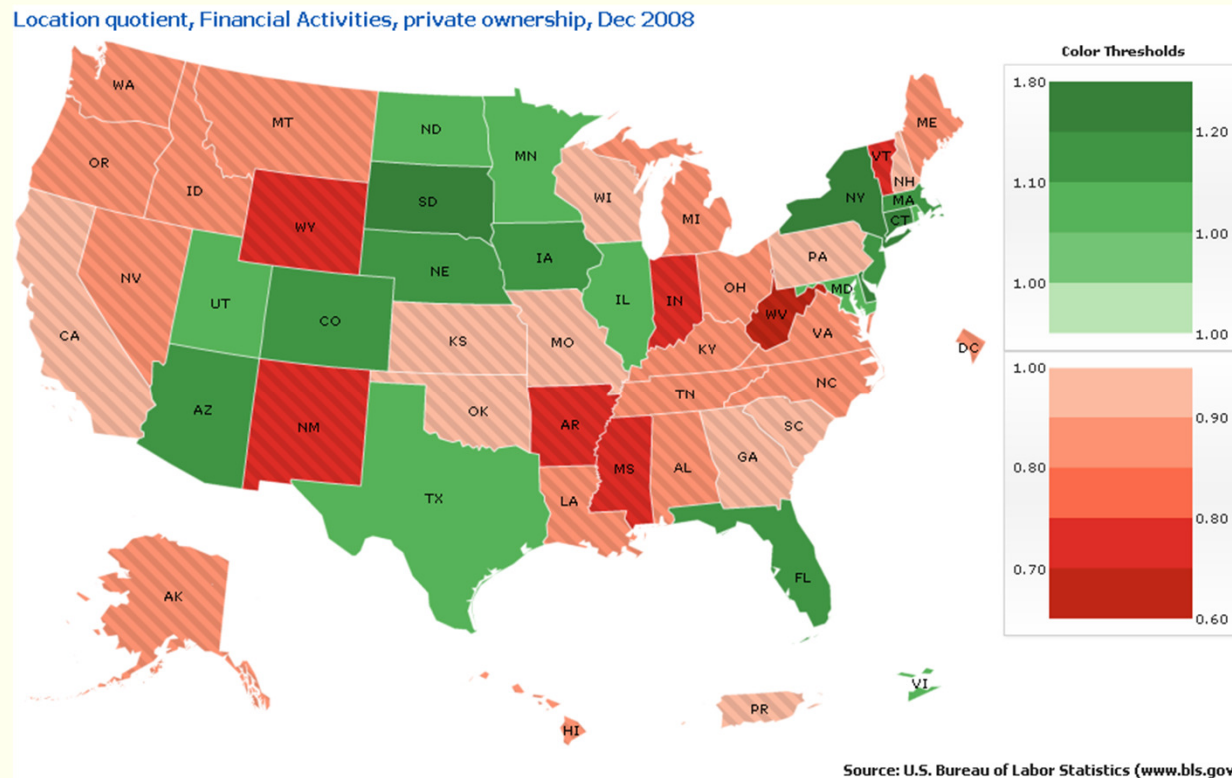

County Employment and Wages: Hidden Treasure

12 month percent change in employment, Total, all industries, private ownership, Dec 2007-Dec 2008

Source: U.S. Bureau of Labor Statistics (www.bls.gov)

County Employment and Wages: Hidden Treasure