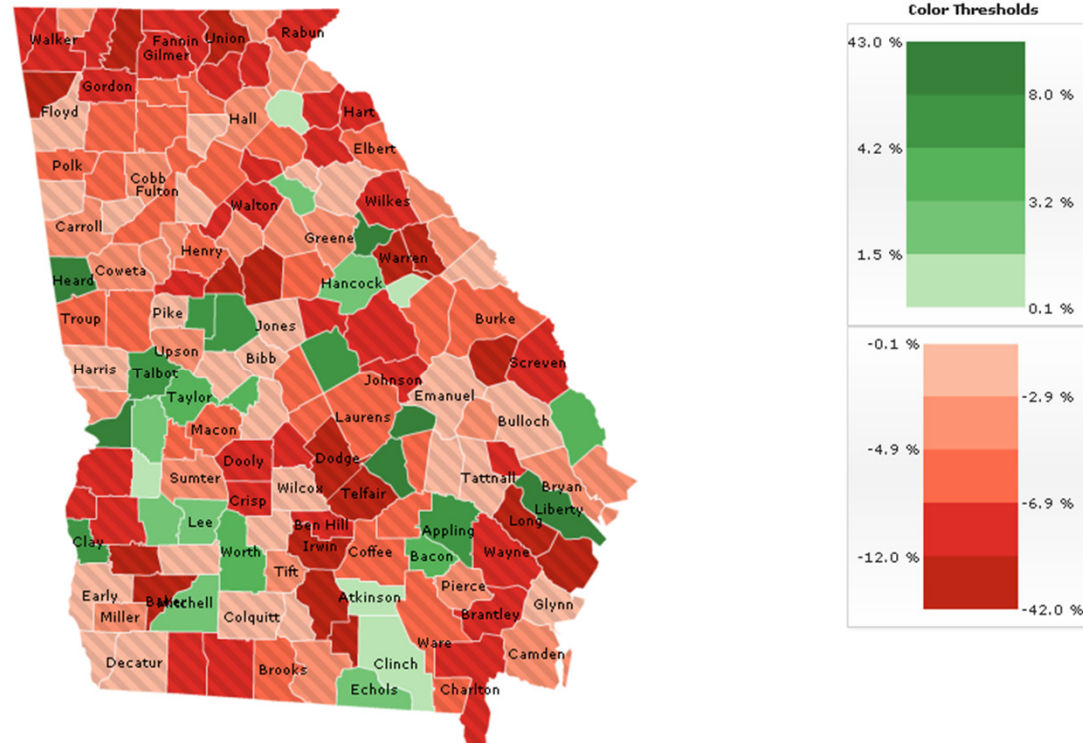

County Employment and Wages: Hidden Treasure

12 month percent change in employment, Total, all industries, private ownership, Dec 2007-Dec 2008

Source: U.S. Bureau of Labor Statistics (www.bls.gov)