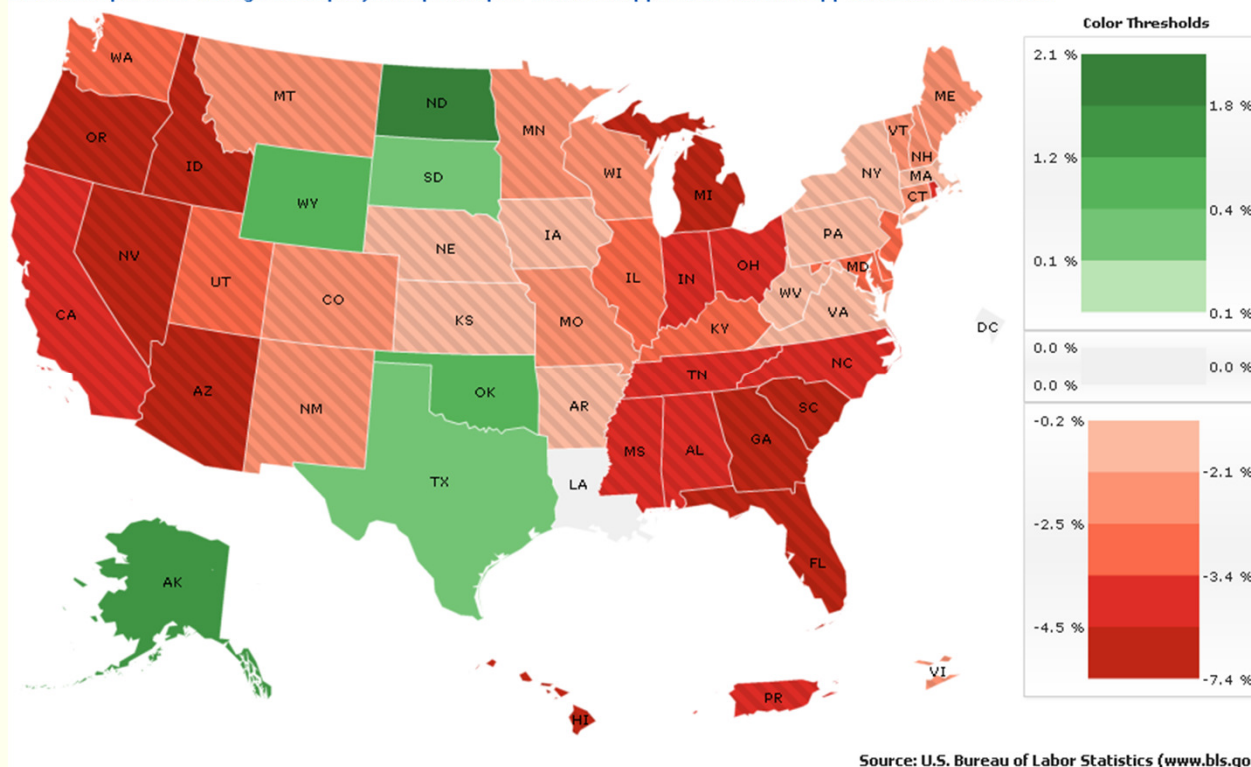

County Employment and Wages: Hidden Treasure

2. QCEW Map App

Concept: Supersector on a map

Technology: Java, SQL, Flash COTS

Examples: National, State, LQ

County Employment and Wages: Hidden Treasure

12 month percent change in employment, Total, all industries, private ownership, Dec 2007-Dec 2008